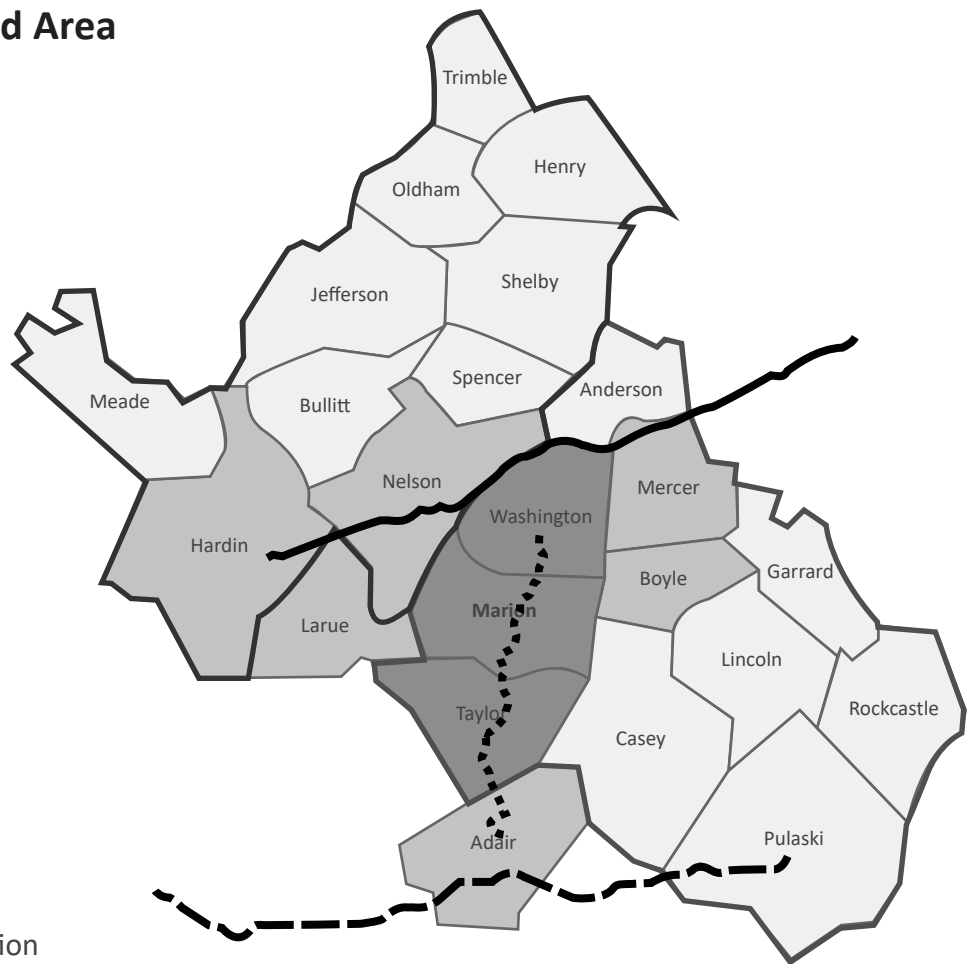

Marion County Laborshed Area

December 2019

KEY

30 Minute Commute
(3.4% Unemployment)
Population 56,993
Labor Force 29,523
Participation 12,761
Employed 20,606

<60 Minute Commute
(3.8% Unemployment)
Population 322,654
Labor Force 149,805
Participation 74,902
Employed 103,763

Greater Louisville
(Population: 1,194,911)

Kentucky Crossroads Coalition
(Population: 271,039)

Bluegrass Parkway

Heartland Parkway

Cumberland Parkway

NOTES

1. Statistics taken prior to COVID-19
2. Economy at full capacity below 5% unemployment
3. Accelerating wage inflation, incentives dent profits
4. Additional jobs in shallow laborshed does not create enough productivity to cover the costs
5. Delays in delivering orders could participate fulfillment at other plants
6. Robotics/equipment modernizations